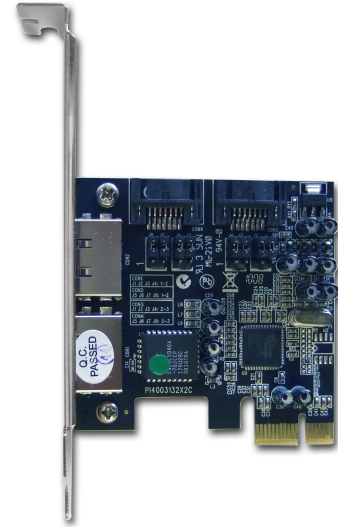

Turbo eSATA 4 Port PCIe Card adds two external SATA ports and 2 internal SATA ports to your Mac or PC. Meeting the needs of video editors and digital audio editors, Turbo eSATA 4 Port PCIe Card connects your workstation to high-speed hard drives, RAID arrays and other storage devices.

Features of the Turbo eSATA 2 Port PCIe Card:

- Adds Two eSATA (External Serial ATA) Ports and Two Internal SATA Ports via PCI Express Slot
- PCIe Bus Connectivity Provides Superior Read/Write Speeds
- Connect High Speed SATA Storage Devices (i.e.: Hard Drive, RAID, Optical Drive, etc)
- Supports SATA I and SATA II Drives
- Two Independent Serial ATA Channels
- Hot-Swap eSATA Drives

Specifications:

- Compatible with SATA I and SATA II Drives
- Meets PCI Express 1.0a specifications
- Supports NCQ
- Supports two independent Serial ATA channels
- Data transfer rate at 3.0 Gbps for Serial ATA II
- Data transfer rate at 1.5 Gbps for Serial ATA I
- Throughput of one-lane PCI Express at 2.5 Gbps

Includes:

- Turbo eSATA 4 Port PCIe Card
- Driver CD
- User Manual

System Requirements:

- Mac G5, Mac Pro Xserve or PC with available PCIe Slot
- Microsoft Windows® 2000/XP/Server 2003/Vista
- Mac OS X 10.4, 10.5 and Above
- 1 Available PCIe Slot