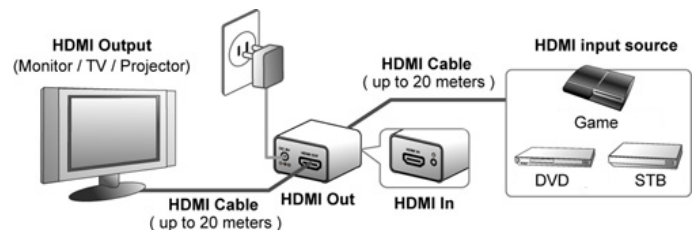

Pyro | AV

HDMI EXTENDER

Take Your HDMI Further

HDMI Extender increases the range of your HDMI signal to up to 100 feet. When the distance is too great, it increases likelihood of noise or signal loss. HDMI Extender boosts the video and audio signals and removing signal noise so as to ensure signal transmission to your display.

Features:

- Extend the distance between your HDMI source and your display
- Maintain the video/audio quality
- Easy to use coupling device

Specifications:

- Input/Output
 - One HDMI input and one HDMI output, Type A 19 pin female port
- Supported Resolutions
 - 480i/p, 576i, 720p, 1080i/p
- Power - 5VDC, 1A
- Maximum Resolution - 1080p

Includes:

- HDMI EXTENDER device
- 5VDC power adapter
- User manual

HDMI Extender supports HDCP (High-Bandwidth Digital Content Protection), a standard used to protect copyrighted digital content by encrypting the video signal between the source device and the display.